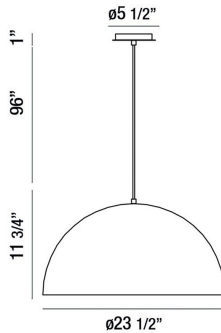

LAVERTON, 24" ROUND PENDANT

PRODUCT DETAILS

No.	:	37218-010
Product Color	:	BLACK/WHITE
Product Material	:	METAL
Shade / Accent Material	:	METAL
Diameter	:	23.5"
Height	:	11.75"
Overall Height	:	108.75"

Options Available

ITEM NO.	FINISH	SHADE
37218-010	BLACK/WHITE	
37218-022	BLACK/GOLD	
37218-030	WHITE/WHITE	
37218-045	ALUMINUM/WHITE	

TECHNICAL DETAILS

Hanging Support Type	:	WIRE
Hanging Support Length	:	96"
Canopy / Backplate Height	:	1"
Canopy / Backplate Dia.	:	5.5"
Approval	:	