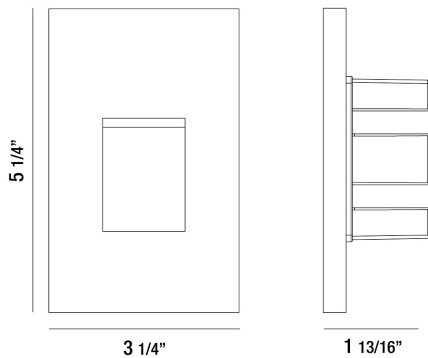

PROJECT INFORMATION

Job Name: Date: Category:

Comments: