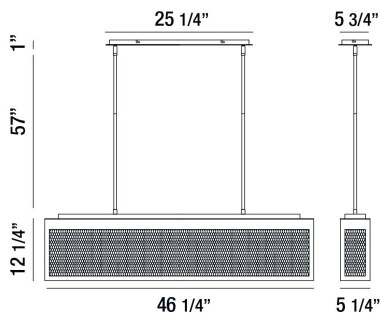

COOP, 46" RECTANGULAR CHANDELIER

PRODUCT DETAILS

No.	:	35930-013
Product Color	:	SAND BLACK
Product Material	:	METAL
Shade / Accent Colour	:	GOLD
Shade / Accent Material	:	WIRE MESH
Length	:	46.25"
Width	:	5.25"
Height	:	12.25"
Overall Height	:	70.25"
Weight	:	27.3lbs

LIGHT SOURCE DETAILS

Light Source Type	:	INTEGRATED LED
Input Voltage	:	120V
Bulb Voltage	:	120V
Total Wattage	:	36W
Total Lumen	:	2880lm
Kelvin	:	3000K
CRI	:	90+
Dimmable	:	Yes

Options Available

ITEM NO.	FINISH	SHADE
35930-013	SAND BLACK	GOLD

TECHNICAL DETAILS

Hanging Support Type	:	ROD
Hanging Support Length	:	57"
Rods Included	:	3"+6"+12"+18"+18"
Canopy / Backplate Length	:	25.25"
Canopy / Backplate Height	:	1"
Canopy / Backplate Width	:	5.75"
Location	:	DRY
Approval	:	