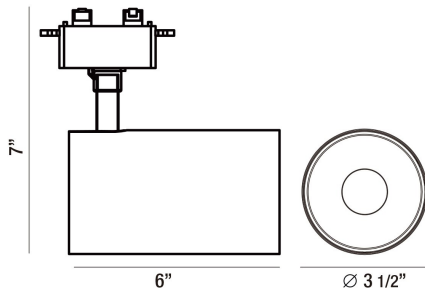

35455, LED 30W TRACK HEAD

PRODUCT DETAILS

No.	:	35455-30-02
Product Color	:	WHITE
Length	:	6"
Diameter	:	3.5"
Height	:	7"
Weight	:	1.4lbs

LIGHT SOURCE DETAILS

Light Source Type	:	INTEGRATED LED
Input Voltage	:	120V
Bulb Voltage	:	120V
Socket Type	:	LED
Total Wattage	:	30W
Total Lumen	:	2670lm
Kelvin	:	3000K
CRI	:	90
Dimmable	:	Yes

Options Available

ITEM NO.	FINISH	SHADE
35455-30-01	BLACK	
35455-30-02	WHITE	

TECHNICAL DETAILS

Beam Angle	:	30
------------	---	----

PROJECT INFORMATION

 Job Name: Date: Type:

 Comments: