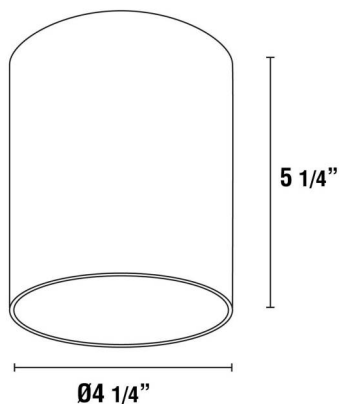

Options Available

ITEM NO.	FINISH	SHADE
34328-019	White	White
34328-025	Matte Black	Black