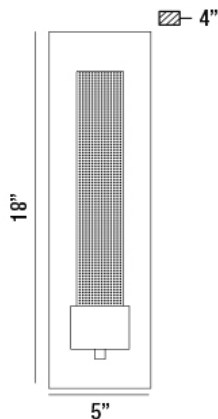

Options Available

ITEM NO.	FINISH	SHADE
33689-012	BLACK	SEEDED GLASS