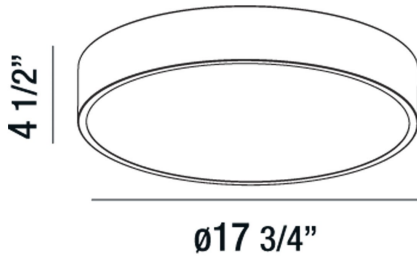

TECHNICAL DETAILS

Location	:	DRY
Approval	:	

PROJECT INFORMATION

Job Name: Date: Category:

Comments: