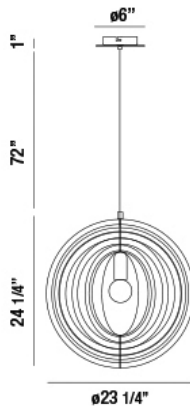

ABRUZZO, 23" ROUND PENDANT

PRODUCT DETAILS

No.	:	31872-010
Product Color	:	WOOD
Product Material	:	METAL
Shade / Accent Colour	:	NATURAL WOOD
Shade / Accent Material	:	WOOD
Diameter	:	23.25"
Height	:	24.25"
Overall Height	:	97.25"
Weight	:	4.8lbs

LIGHT SOURCE DETAILS

Number of Bulbs	:	1
Light Source	:	Incandescent
Light Source Type	:	A19
Input Voltage	:	120V
Socket Type	:	E26
Wattage	:	60W
Total Wattage	:	60W
Bulb Included	:	No
Dimmable	:	Yes

Options Available

ITEM NO.	FINISH	SHADE
31872-010	WOOD	NATURAL WOOD
31872-017	WEATHERED GREY	WEATHERED GREY

TECHNICAL DETAILS

Hanging Support Type	:	WIRE
Hanging Support Length	:	72"
Canopy / Backplate Height	:	1"
Canopy / Backplate Dia.	:	6"
Location	:	DRY
Approval	:	