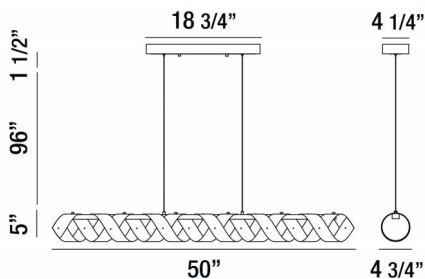

BANDERIA, 50" LINEAR CHANDELIER

PRODUCT DETAILS

No.	:	30083-011
Product Color	:	BRONZE
Product Material	:	METAL
Shade / Accent Colour	:	BRONZE/GOLD
Shade / Accent Material	:	METAL RIBBONS
Length	:	50"
Width	:	4.75"
Height	:	5"
Overall Height	:	102.5"
Weight	:	8lbs

LIGHT SOURCE DETAILS

Light Source Type	:	INTEGRATED LED
Input Voltage	:	120V
Total Wattage	:	30W
Total Lumen	:	2200lm
Kelvin	:	3000K
CRI	:	80+
Dimmable	:	Yes

Options Available

ITEM NO.	FINISH	SHADE
30083-011	BRONZE	BRONZE/GOLD

TECHNICAL DETAILS

Light Direction	:	Down
Hanging Support Type	:	AIRCRAFT CABLE
Hanging Support Length	:	96"
Canopy / Backplate Length	:	18.75"
Canopy / Backplate Height	:	1.5"
Canopy / Backplate Width	:	4.25"
Adjustable Lamp Head	:	No
Approval	:	