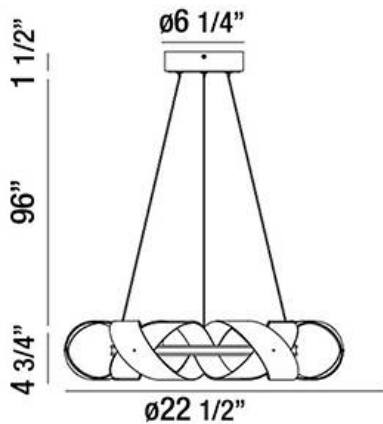

BANDERIA, 23" ROUND CHANDELIER

PRODUCT DETAILS

No.	:	30081-017
Product Color	:	BRONZE
Product Material	:	METAL
Shade / Accent Colour	:	BRONZE/GOLD
Shade / Accent Material	:	METAL RIBBONS
Diameter	:	22.5"
Height	:	4.75"
Overall Height	:	102.25"
Weight	:	7.4lbs

LIGHT SOURCE DETAILS

Light Source Type	:	INTEGRATED LED
Input Voltage	:	120V
Total Wattage	:	30W
Total Lumen	:	2200lm
Kelvin	:	3000K
CRI	:	80+
Dimmable	:	Yes

Options Available

ITEM NO.	FINISH	SHADE
30081-017	BRONZE	BRONZE/GOLD

TECHNICAL DETAILS

Light Direction	:	Down
Hanging Support Type	:	AIRCRAFT CABLE
Hanging Support Length	:	96"
Canopy / Backplate Height	:	1.5"
Canopy / Backplate Dia.	:	6.25"
Adjustable Lamp Head	:	No
Location	:	DRY
Approval	:	