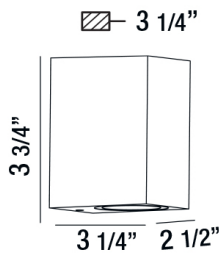

TREK, LED OUTDOOR WALL MOUNT

Product Details

Item No.	:	28291-022
Finish	:	Graphite Grey
Shade	:	Frost Glass
Width	:	2.5"
Height	:	3.75"
Max Extension	:	3.25"
Est. Weight	:	1.42 lbs
IP Rating	:	54
Approval	:	

TECHNICAL DETAILS

Canopy Length	:	2.21"
Canopy Width	:	3.41"
Driver	:	Electronic Driver 120v 50/60hz

PROJECT INFORMATION

Job Name: Date: Type:

Comments: