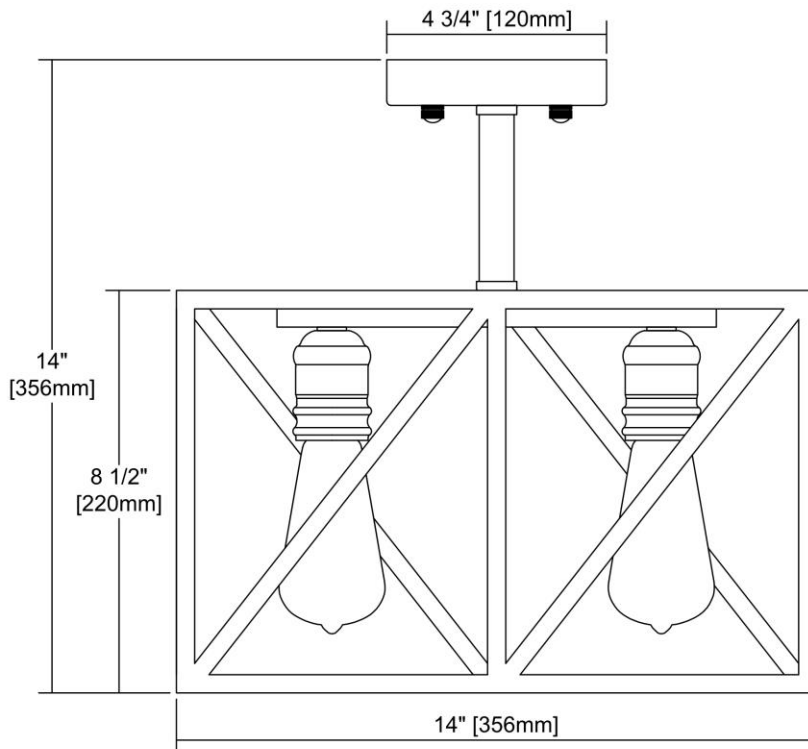

ITEM #:	15252/4
UPC	748119127415
Description	Crossbar 4-Light Semi Flush in Silverdust Iron and Satin Brass
Finish	Silverdust Iron, Satin Brass
Materials	Metal
Brand	ELK Lighting
Collection	Crossbar
Category	Indoor Lighting
Type	Semi Flush Mount

ITEM DIMENSIONS				RATINGS & SPECIFICATIONS				
Width	14 inches			Safety Rating	N/A		Certification	N/A
Depth	14 inches			ADA Compliant	N/A		Voltage	N/A
Height	14 inches			BULBS / SOCKETS				
Weight	12 pounds			Quantity	4	Wattage	60 watts	
ADDITIONAL DIMENSIONS				Included	No		Type	A19 (E26 Medium Base)
Backplate / Canopy	4.75x4.75			Other	N/A			
HCWO	N/A			CHAIN / CORD INFORMATION				
Min. Extension	N/A			Chain	N/A		Cord	N/A
Max. Extension	N/A			SHADE / GLASS DETAILS				
OVERALL HEIGHT				Shade/Glass Description	No Shade/Glass			
Min.	N/A		Max.	N/A				
EXTENSION ROD(S)				Width	N/A		Height	N/A
N/A				Width at Top	N/A		Width at Bottom	N/A